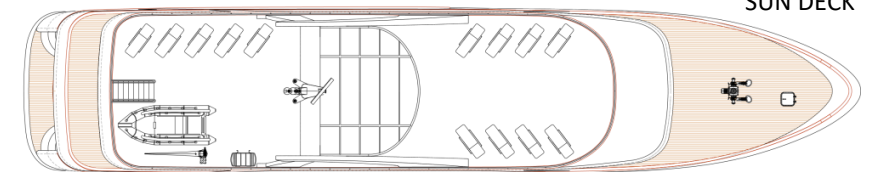

MV AQUAMARIN

Max. 38 persons

Sister ship to Admiral

SUN DECK

UPPER DECK

MAIN DECK

LOWER DECK

Specifications:

Length	43 m
Width	8,5 m
Built	2017
Sun Deck	200 m ²
Crew members	7/9
Salon on upper deck	
Hot tub	

Cabins:

Total:	19 guest cabins
Upper deck:	1 double/twin
Main deck:	10 double/twin
Lower deck:	8 double/twin