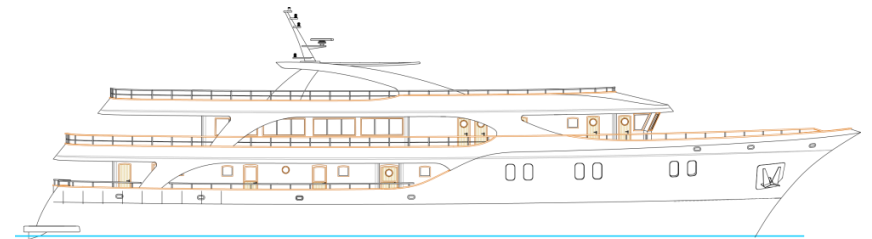

MV AQUAMARIN

Max. 38 persons

Sister ship to Admiral

SUN DECK

UPPER DECK

MAIN DECK

LOWER DECK

Specifications:

Length	43 m
Width	8,5 m
Built	2017
Sun Deck	200 m ²
Crew members	7/9
Salon on upper deck	
Hot tub	

Cabins:

Total:	19 guest cabins
Upper deck:	1 double/twin
Main deck:	10 double/twin
Lower deck:	8 double/twin