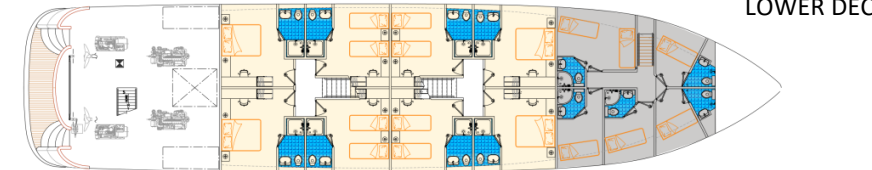

MV AQUAMARIN

Max. 38 persons

Sister ship to Admiral

SUN DECK

UPPER DECK

MAIN DECK

LOWER DECK

Specifications:

Length	43 m
Width	8,5 m
Built	2017
Sun Deck	200 m ²
Crew members	7/9
Salon on upper deck	
Hot tub	

Cabins:

Total:	19 guest cabins
Upper deck:	1 double/twin
Main deck:	10 double/twin
Lower deck:	8 double/twin