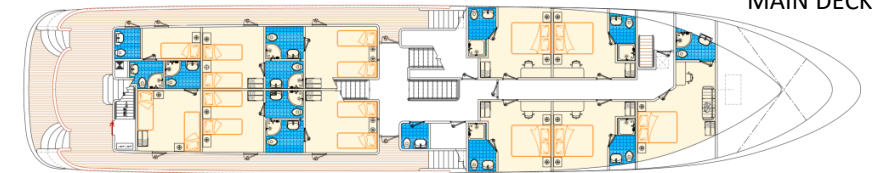

MV AQUAMARIN

Max. 38 persons

Sister ship to Admiral

SUN DECK

UPPER DECK

MAIN DECK

LOWER DECK

Specifications:

Length	43 m
Width	8,5 m
Built	2017
Sun Deck	200 m ²
Crew members	7/9
Salon on upper deck	
Hot tub	

Cabins:

Total:	19 guest cabins
Upper deck:	1 double/twin
Main deck:	10 double/twin
Lower deck:	8 double/twin