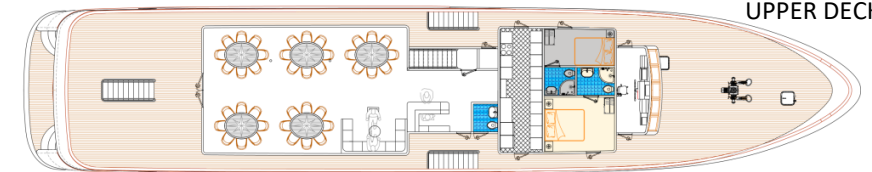

MV AQUAMARIN

Max. 38 persons

Sister ship to Admiral

SUN DECK

UPPER DECK

MAIN DECK

LOWER DECK

Specifications:

Length	43 m
Width	8,5 m
Built	2017
Sun Deck	200 m ²
Crew members	7/9
Salon on upper deck	
Hot tub	

Cabins:

Total:	19 guest cabins
Upper deck:	1 double/twin
Main deck:	10 double/twin
Lower deck:	8 double/twin