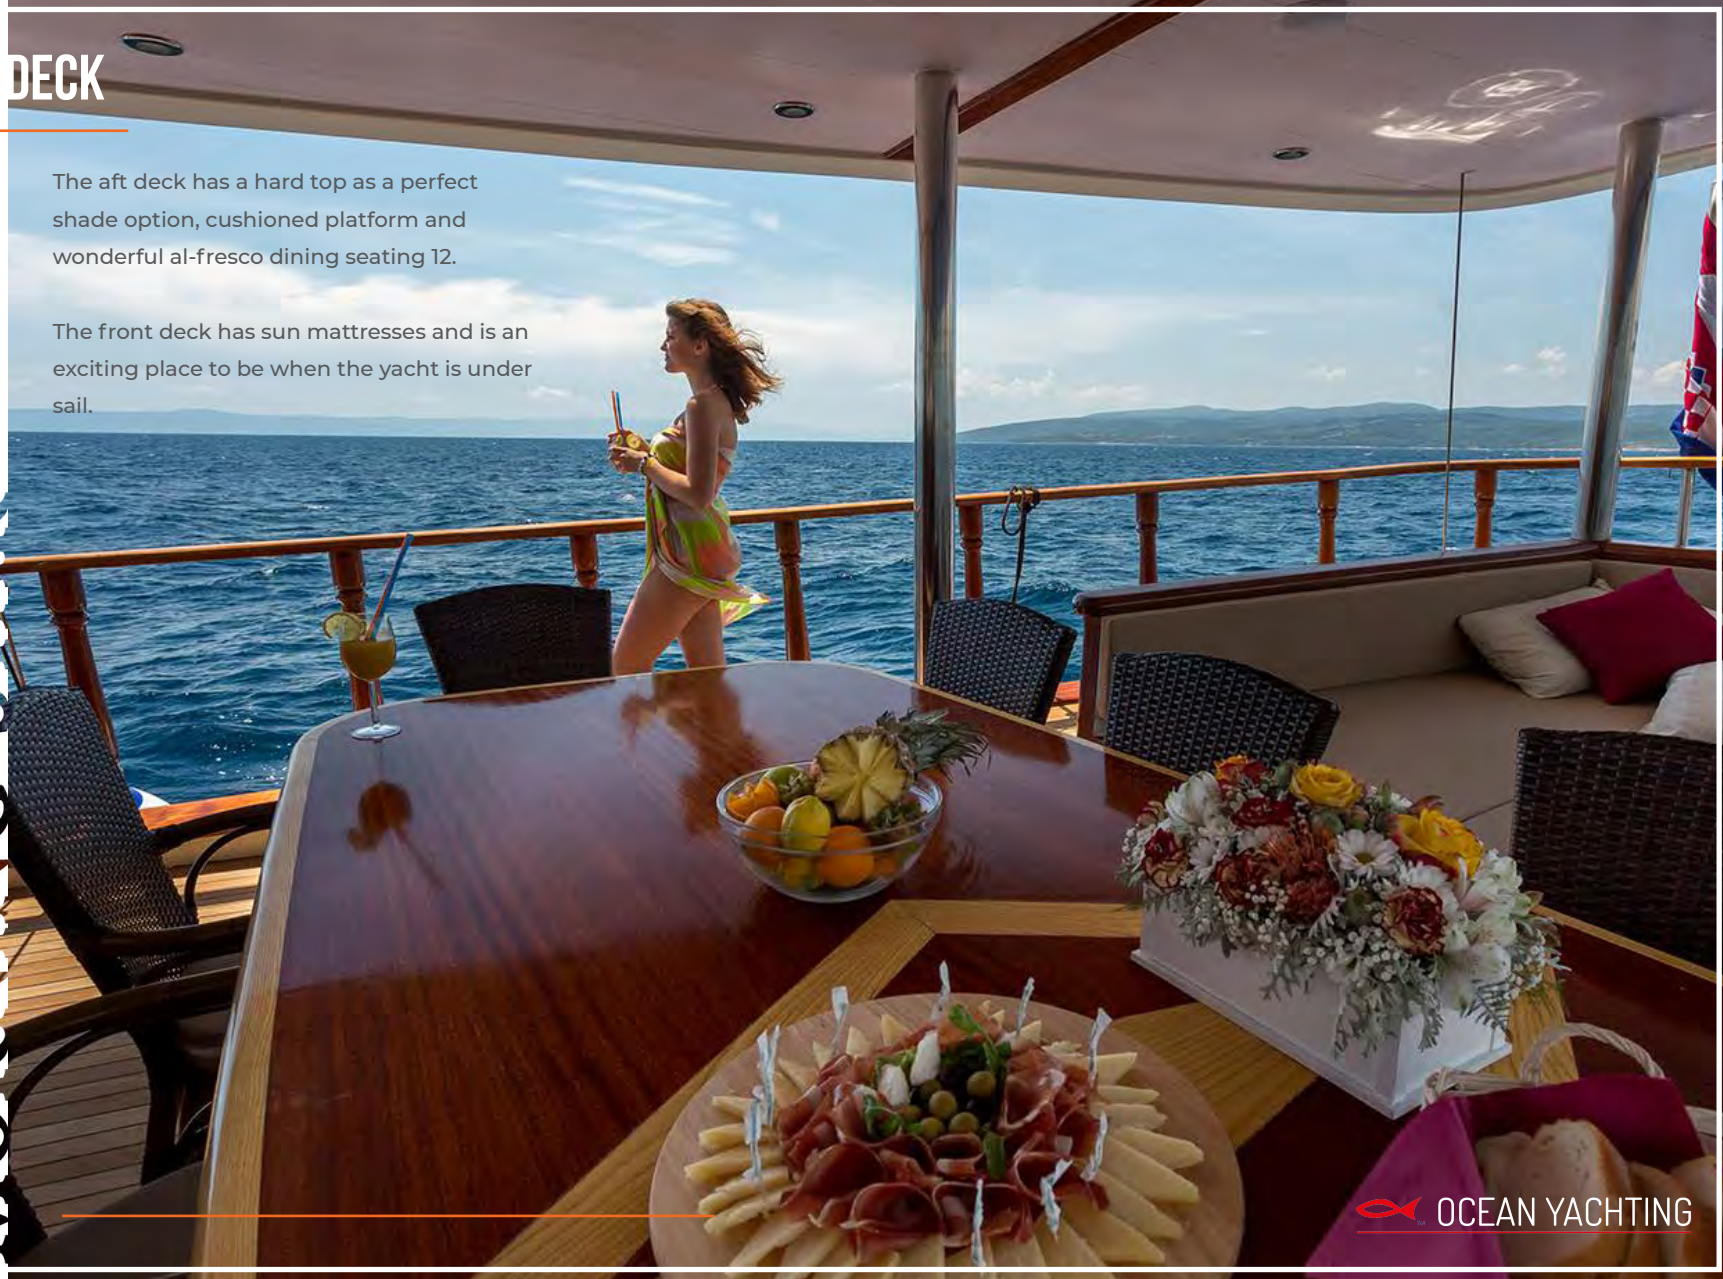

DECK

The aft deck has a hard top as a perfect shade option, cushioned platform and wonderful al-fresco dining seating 12.

The front deck has sun mattresses and is an exciting place to be when the yacht is under sail.