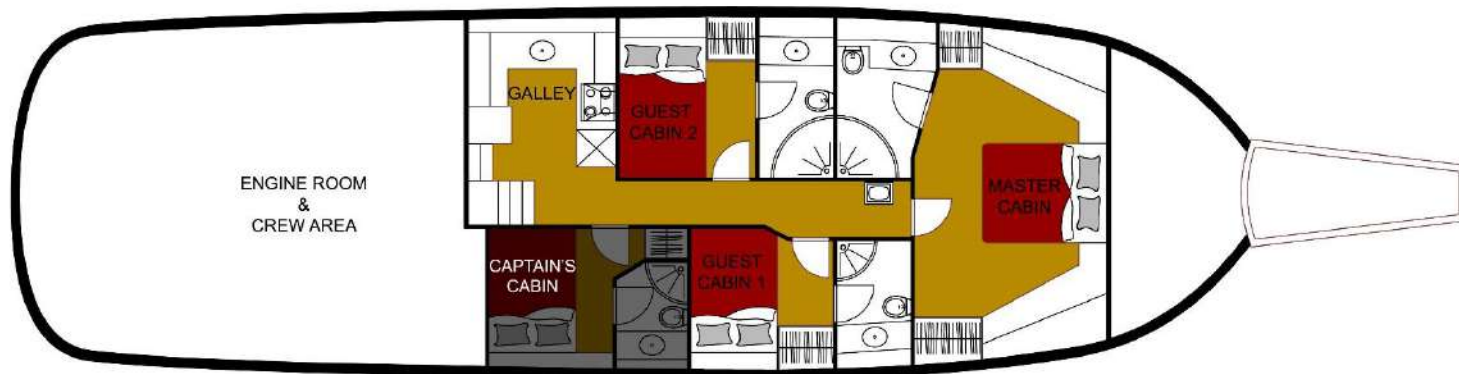

SERENITY 70

20,65m (67'9") | 3 Cabins | 6 Guests

Port Side Double Cabin Bathroom

SERENITY 70

20,65m (67'9") | 3 Cabins | 6 Guests

Starboard Side Double Cabin

SERENITY 70

20,65m (67'9") | 3 Cabins | 6 Guests

Starboard Side Double Cabin Bathroom

SERENITY 70

20,65m (67'9") | 3 Cabins | 6 Guests

Sailing

SERENITY 70

20,65m (67'9") | 3 Cabins | 6 Guests

Sailing

SERENITY 70

20,65m (67'9") | 3 Cabins | 6 Guests

General Arrangement

SERENITY 70

20,65m (67'9") | 3 Cabins | 6 Guests

SPECIFICATIONS

LOA (incl. pulpit)	24,00 m / 78'9"
Length Hull	20,65 m / 67'9"
Beam	6,00 m / 19'8"
Draught	2,40 m / 7'10"
Flag	Turkish
Cabins	3
Guests	6
Built / Refit	1997 / 2019
Builder	Mural Shipyards
Engine(s)	1× MAN 440 hp
Generator(s)	1× Onan 16 kW
Fuel Consumption	45 liters/hr @ cruising speed
Sail Area	255 m2
Cruising / Max. Speed	9 / 11 knots
Range	800 nm
Fuel Capacity	4000 l
Fresh Water Capacity	4000 l
A/C	12 Hours
Crew	Captain + 2

ACCOMMODATION

- Saloon with A/C, bar, dining area for 6 guests
- 1 forward master cabin with queen size bed, bathroom, A/C
- 1 port side double cabin with french size bed, bathroom, A/C
- 1 starboard double cabin with french size bed, bathroom, A/C
- 2 crew quarters for 3 crew members