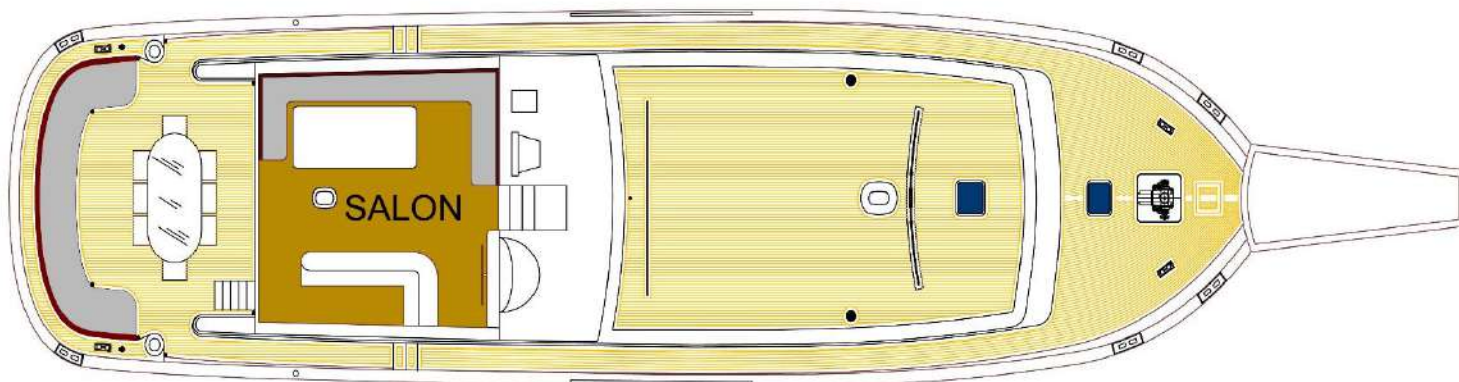

SERENITY 70

20,65m (67'9") | 3 Cabins | 6 Guests

Port Side Double Cabin Bathroom

SERENITY 70

20,65m (67'9") | 3 Cabins | 6 Guests

Starboard Side Double Cabin

SERENITY 70

20,65m (67'9") | 3 Cabins | 6 Guests

Starboard Side Double Cabin Bathroom

SERENITY 70

20,65m (67'9") | 3 Cabins | 6 Guests

Sailing

SERENITY 70

20,65m (67'9") | 3 Cabins | 6 Guests

Sailing

SERENITY 70

20,65m (67'9") | 3 Cabins | 6 Guests

General Arrangement

SERENITY 70

20,65m (67'9") | 3 Cabins | 6 Guests

SPECIFICATIONS

LOA (incl. pulpit)	24,00 m / 78'9"
Length Hull	20,65 m / 67'9"
Beam	6,00 m / 19'8"
Draught	2,40 m / 7'10"
Flag	Turkish
Cabins	3
Guests	6
Built / Refit	1997 / 2019
Builder	Mural Shipyards
Engine(s)	1× MAN 440 hp
Generator(s)	1× Onan 16 kW
Fuel Consumption	45 liters/hr @ cruising speed
Sail Area	255 m2
Cruising / Max. Speed	9 / 11 knots
Range	800 nm
Fuel Capacity	4000 l
Fresh Water Capacity	4000 l
A/C	12 Hours
Crew	Captain + 2

ACCOMMODATION

- Saloon with A/C, bar, dining area for 6 guests
- 1 forward master cabin with queen size bed, bathroom, A/C
- 1 port side double cabin with french size bed, bathroom, A/C
- 1 starboard double cabin with french size bed, bathroom, A/C
- 2 crew quarters for 3 crew members