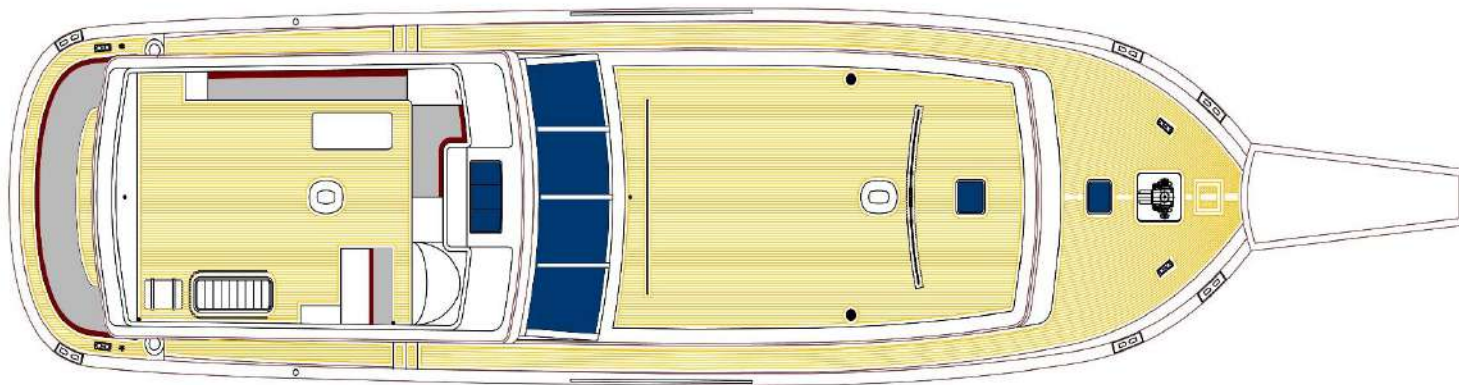

SERENITY 70

20,65m (67'9") | 3 Cabins | 6 Guests

Port Side Double Cabin Bathroom

SERENITY 70

20,65m (67'9") | 3 Cabins | 6 Guests

Starboard Side Double Cabin

SERENITY 70

20,65m (67'9") | 3 Cabins | 6 Guests

Starboard Side Double Cabin Bathroom

SERENITY 70

20,65m (67'9") | 3 Cabins | 6 Guests

Sailing

SERENITY 70

20,65m (67'9") | 3 Cabins | 6 Guests

Sailing

SERENITY 70

20,65m (67'9") | 3 Cabins | 6 Guests

General Arrangement

SERENITY 70

20,65m (67'9") | 3 Cabins | 6 Guests

SPECIFICATIONS

LOA (incl. pulpit)	24,00 m / 78'9"
Length Hull	20,65 m / 67'9"
Beam	6,00 m / 19'8"
Draught	2,40 m / 7'10"
Flag	Turkish
Cabins	3
Guests	6
Built / Refit	1997 / 2019
Builder	Mural Shipyards
Engine(s)	1× MAN 440 hp
Generator(s)	1× Onan 16 kW
Fuel Consumption	45 liters/hr @ cruising speed
Sail Area	255 m2
Cruising / Max. Speed	9 / 11 knots
Range	800 nm
Fuel Capacity	4000 l
Fresh Water Capacity	4000 l
A/C	12 Hours
Crew	Captain + 2

ACCOMMODATION

- Saloon with A/C, bar, dining area for 6 guests
- 1 forward master cabin with queen size bed, bathroom, A/C
- 1 port side double cabin with french size bed, bathroom, A/C
- 1 starboard double cabin with french size bed, bathroom, A/C
- 2 crew quarters for 3 crew members