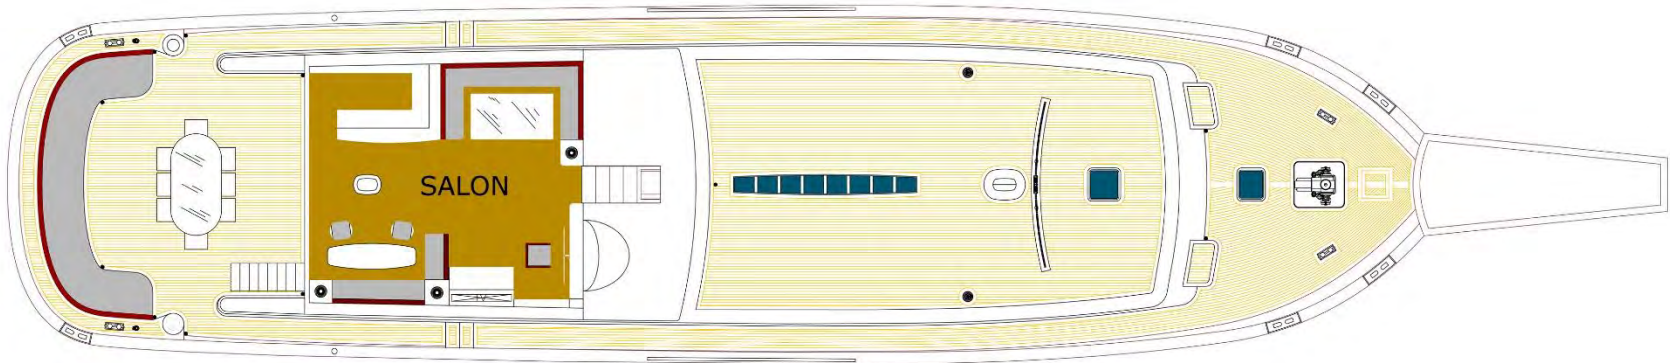

Double Cabin Bathroom

OCEAN YACHTING

GETAWAY

Twin Cabin

GETAWAY

Twin Cabin Bathroom

 OCEAN YACHTING

GETAWAY

Twin Cabin

GETAWAY

Twin Cabin Bathroom

 OCEAN YACHTING

GETAWAY

Cruising

 OCEAN YACHTING

GETAWAY

Layout

SPECIFICATIONS

LOA (incl. pulpit)	36,20 m / 118'9"
Length Hull	31,32 m / 102'9"
Beam	7,66 m / 25'2"
Draught	3,56 m / 11'8"
Flag	Turkish
Cabins	4
Guests	8
Built / Refit	2009 / 2016
Builder	Mural Yachts
Engine(s)	2x Cummins 355 hp
Generator(s)	2x Onan 27 kW
Fuel Consumption	70 litres/hr @ cruising speed
Cruising / Max. Speed	10 / 12 knots
Range	750 nm
Fuel Capacity	5500 l
Fresh Water Capacity	4000 l
Watermaker	220 litres/hr
A/C	24 Hours
Crew	Captain + 4

ACCOMMODATION

- Saloon with A/C, bar, lounge, dining area for 8 guests
- 1 forward master cabin with king size bed, bathroom, A/C, safety box
- 1 port VIP cabin with queen size bed, bathroom, A/C, safety box
- 2 starboard equal sized twin cabins adjustable to king size beds, bathroom, A/C, safety box
- 2 separate crew quarters for 5 crew members, safety box