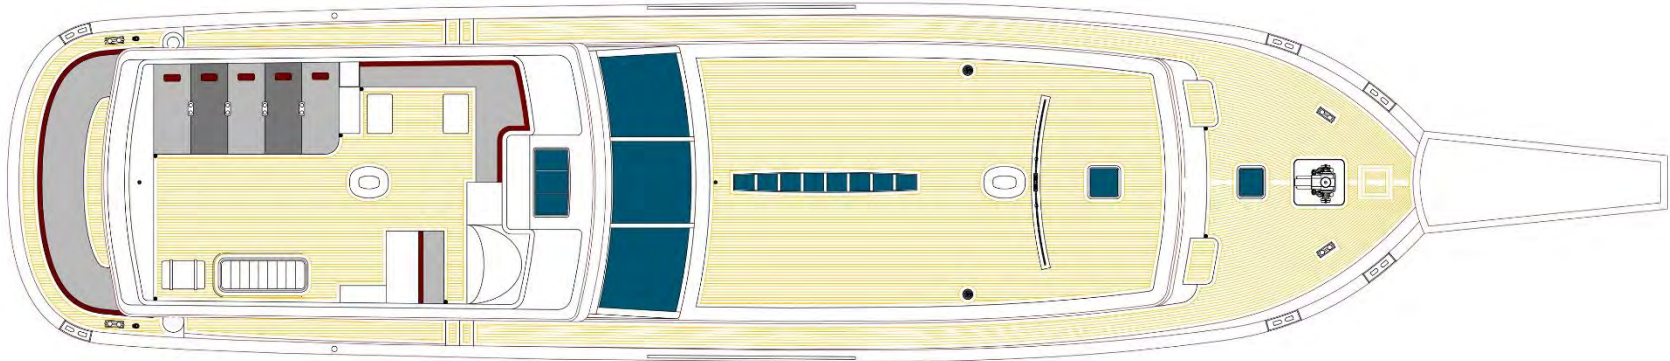

Double Cabin Bathroom

OCEAN YACHTING

GETAWAY

Twin Cabin

GETAWAY

Twin Cabin Bathroom

 OCEAN YACHTING

GETAWAY

Twin Cabin

GETAWAY

Twin Cabin Bathroom

 OCEAN YACHTING

GETAWAY

Cruising

 OCEAN YACHTING

GETAWAY

Layout

SPECIFICATIONS

LOA (incl. pulpit)	36,20 m / 118'9"
Length Hull	31,32 m / 102'9"
Beam	7,66 m / 25'2"
Draught	3,56 m / 11'8"
Flag	Turkish
Cabins	4
Guests	8
Built / Refit	2009 / 2016
Builder	Mural Yachts
Engine(s)	2x Cummins 355 hp
Generator(s)	2x Onan 27 kW
Fuel Consumption	70 litres/hr @ cruising speed
Cruising / Max. Speed	10 / 12 knots
Range	750 nm
Fuel Capacity	5500 l
Fresh Water Capacity	4000 l
Watermaker	220 litres/hr
A/C	24 Hours
Crew	Captain + 4

ACCOMMODATION

- Saloon with A/C, bar, lounge, dining area for 8 guests
- 1 forward master cabin with king size bed, bathroom, A/C, safety box
- 1 port VIP cabin with queen size bed, bathroom, A/C, safety box
- 2 starboard equal sized twin cabins adjustable to king size beds, bathroom, A/C, safety box
- 2 separate crew quarters for 5 crew members, safety box