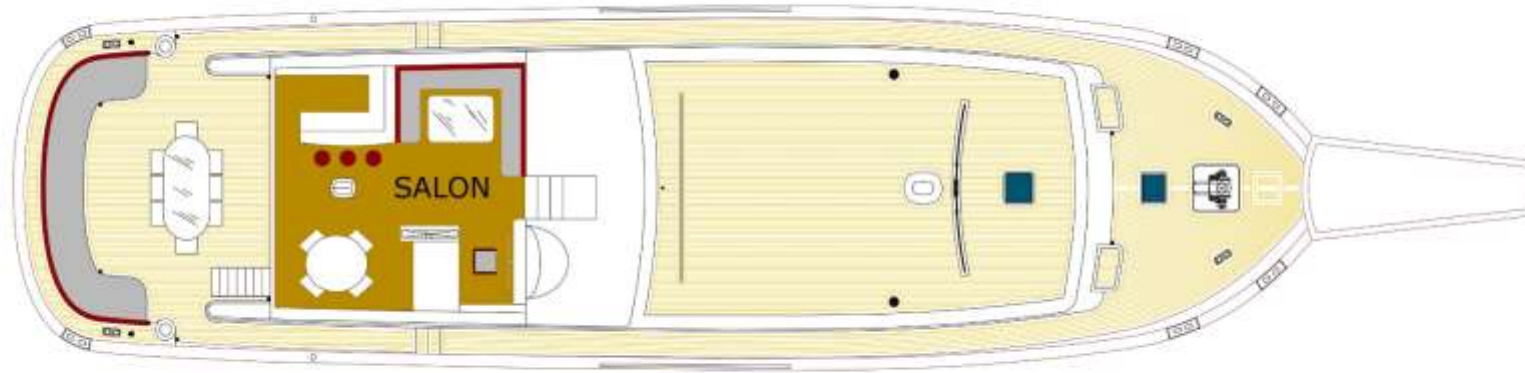

# SERENITY 86

26,11m (86') | 4 Cabins | 8 Guests

VIP Cabin

 OCEAN YACHTING

# SERENITY 86

26,11m (86') | 4 Cabins | 8 Guests

Racing

 OCEAN YACHTING

# SERENITY 86

26,11m (86') | 4 Cabins | 8 Guests

At Anchor

 OCEAN YACHTING

# SERENITY 86

26,11m (86') | 4 Cabins | 8 Guests

General Arrangement