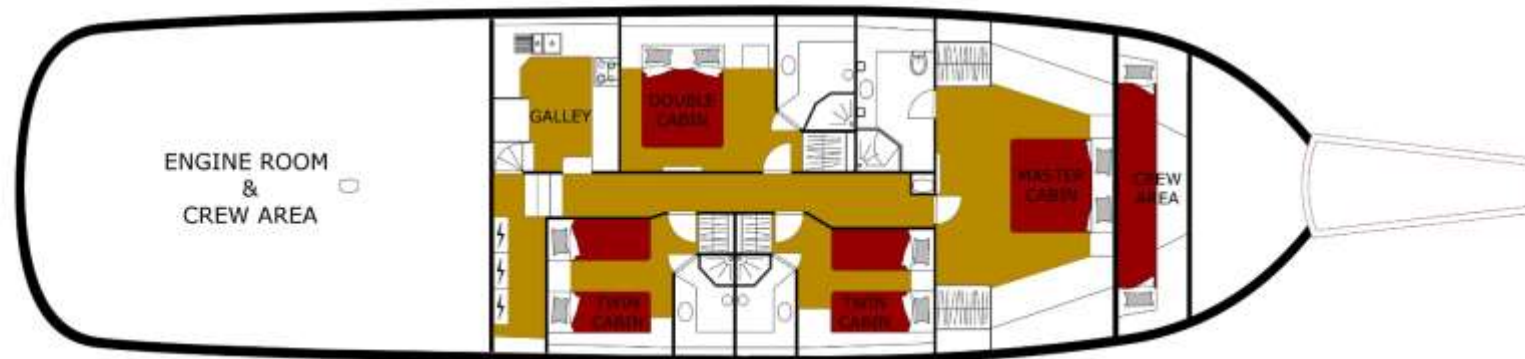

General Arrangement

SERENITY 86

26,11m (86') | 4 Cabins | 8 Guests