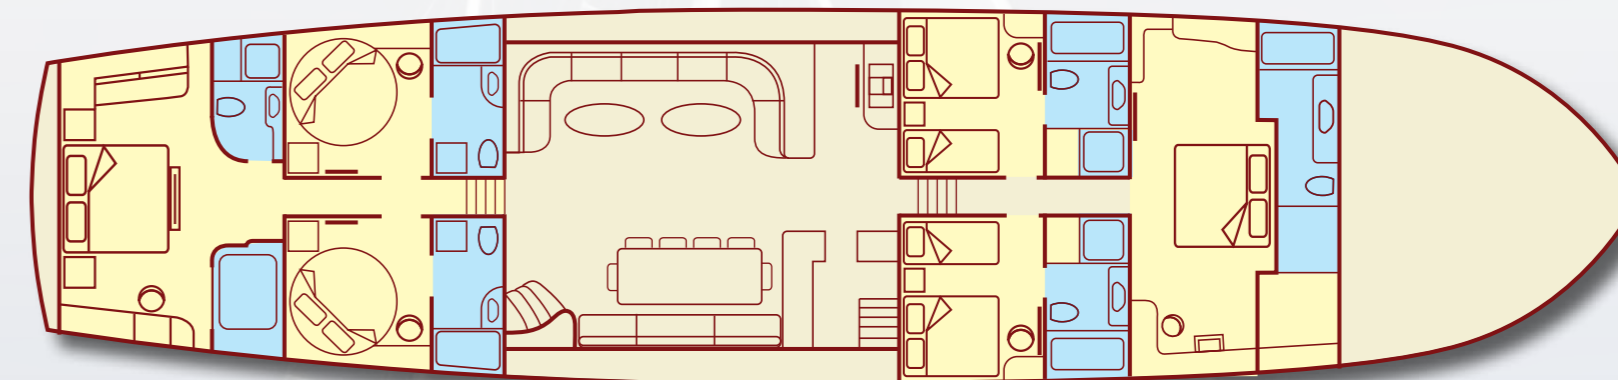

# DOLCE MARE

At 40 metres and with 6 cabins DOLCE MARE affords exceptional space above and below decks for 12 guests. 2 large master cabins have king size beds, sofa seating and work desk/dressing table. A whirlpool bathtub is a special feature in this cabin as well as a separate bathroom. 2 triple cabins have a single and a double bed, work desk/dressing table and en suite bathroom with whirlpool bathtub. A further 2 guest cabins have large circular double beds and work desk/dressing table. Wardrobe space is more than ample and the stylish en suite bathrooms are finished in attractive local marble with modern elegant shower, wash basin and toilet fittings. All cabins have the luxury of satellite TV, DVD player and home theater system. Air conditioning/heating and fresh air is available on demand throughout the yacht.

# DOUBLE CABIN

# TRIPLE CABIN

LUXURY

## DOLCE MARE PLAN

COMFORT

SUPERB CUISINE