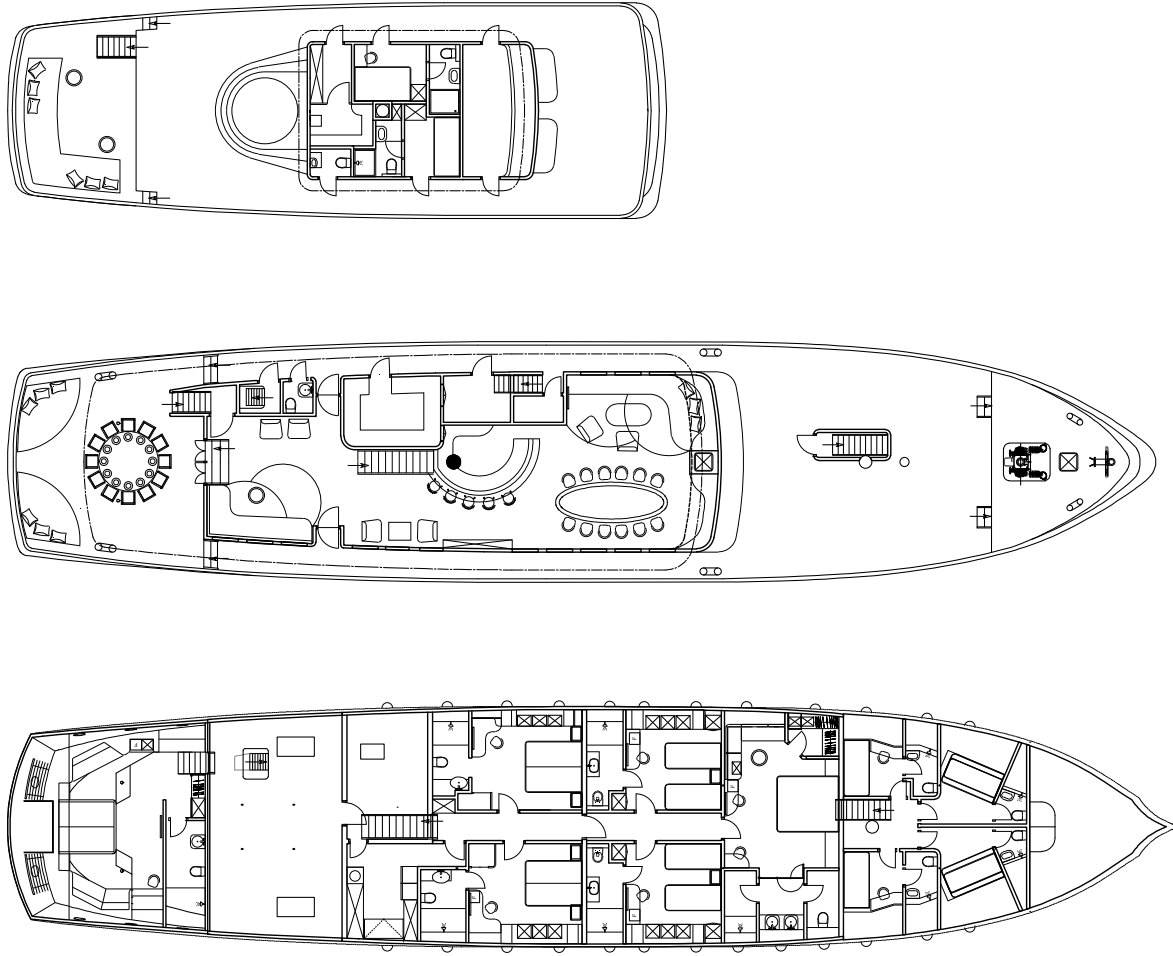

Fuel tank: **20.000 l**

Water tank: **60.000 l**

Cabins: **6**

Guests capacity: **12 Max**

Max speed: **11 knots max**

Cruising speed: **8.5 knots**

Superstructure: **Steel**

Sun deck floor: **teak**

 OCEAN YACHTING

CORSARIO

CORSARIO

CORSARIO

CORSARIO

CORSAIR

UPPER DECK, 120 M²

Sauna room on the upper deck

2 sup boards and 2 kayaks

Jet ski and water skiing equipment

Snorkeling and fishing equipment

 OCEAN YACHTING

CORSARIO

CORSAIRIO

CORSARIO

GUEST CABINS CONFIGURATION

CORSARIO

CORSARIO

CORSARIO

LAYOUT

 OCEAN YACHTING

info@ocy.it | +39 051 644 0196

CORSARIO