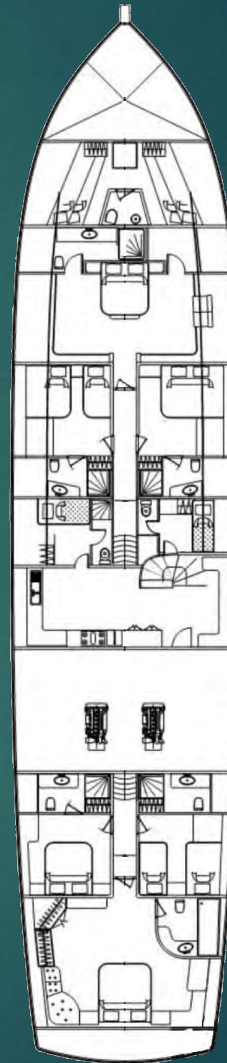

LA BELLA VITA

MAIN DINING

SOLARIUM

DECK

SALOON

SALOON

CORRIDOR

AFT MASTER CABIN

AFT MASTER CABIN

AFT MASTER CABIN

BOW MASTER CABIN

BOW MASTER CABIN

DOUBLE GUEST CABIN

DOUBLE GUEST CABIN

TRIPLE GUEST CABIN

DOUBLE GUEST CABIN

TWIN GUEST CABIN

LAYOUT

SPECS

Length: 47 mt

Beam: 8,84 mt

Draft: 4,04 mt

Main engines: 2 x 600Hp IVECO

Guest cabins 6: 2 masters, 2 doubles, 1 twin, 1 triple